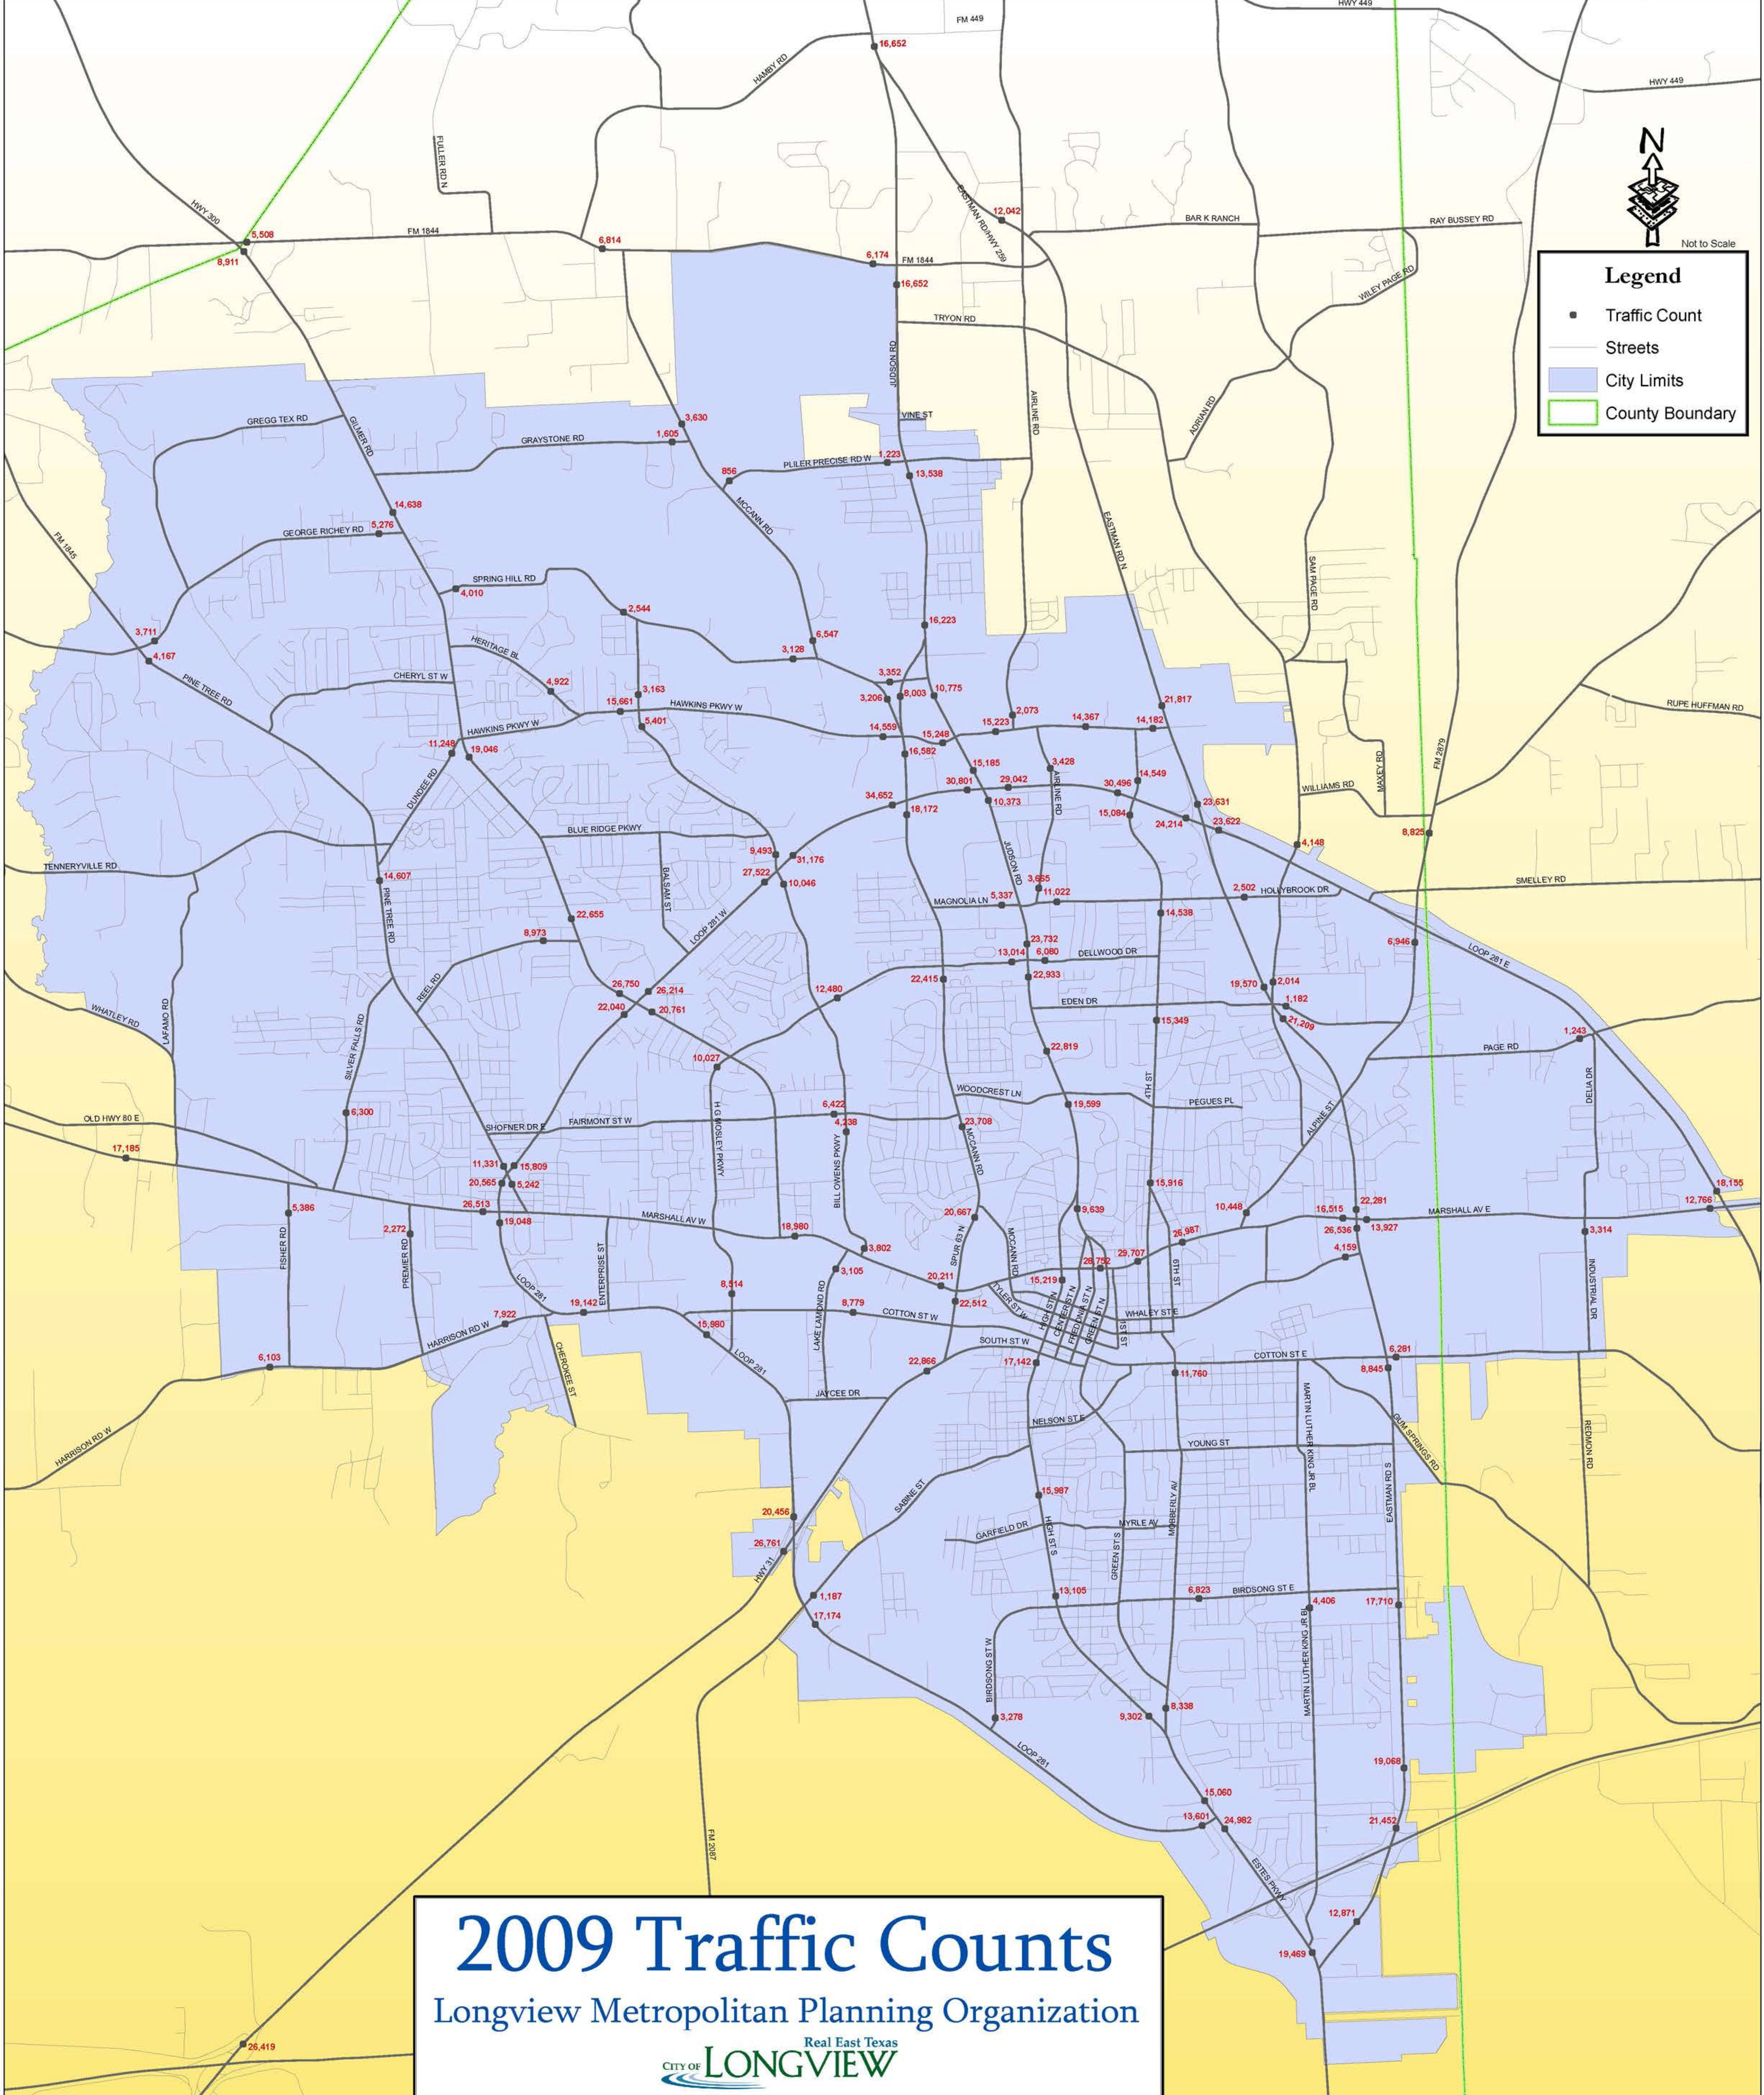

Not to Scale

Legend

- Traffic Count
- Streets
- City Limits
- County Boundary

2009 Traffic Counts

Longview Metropolitan Planning Organization

Real East Texas
CITY OF LONGVIEW