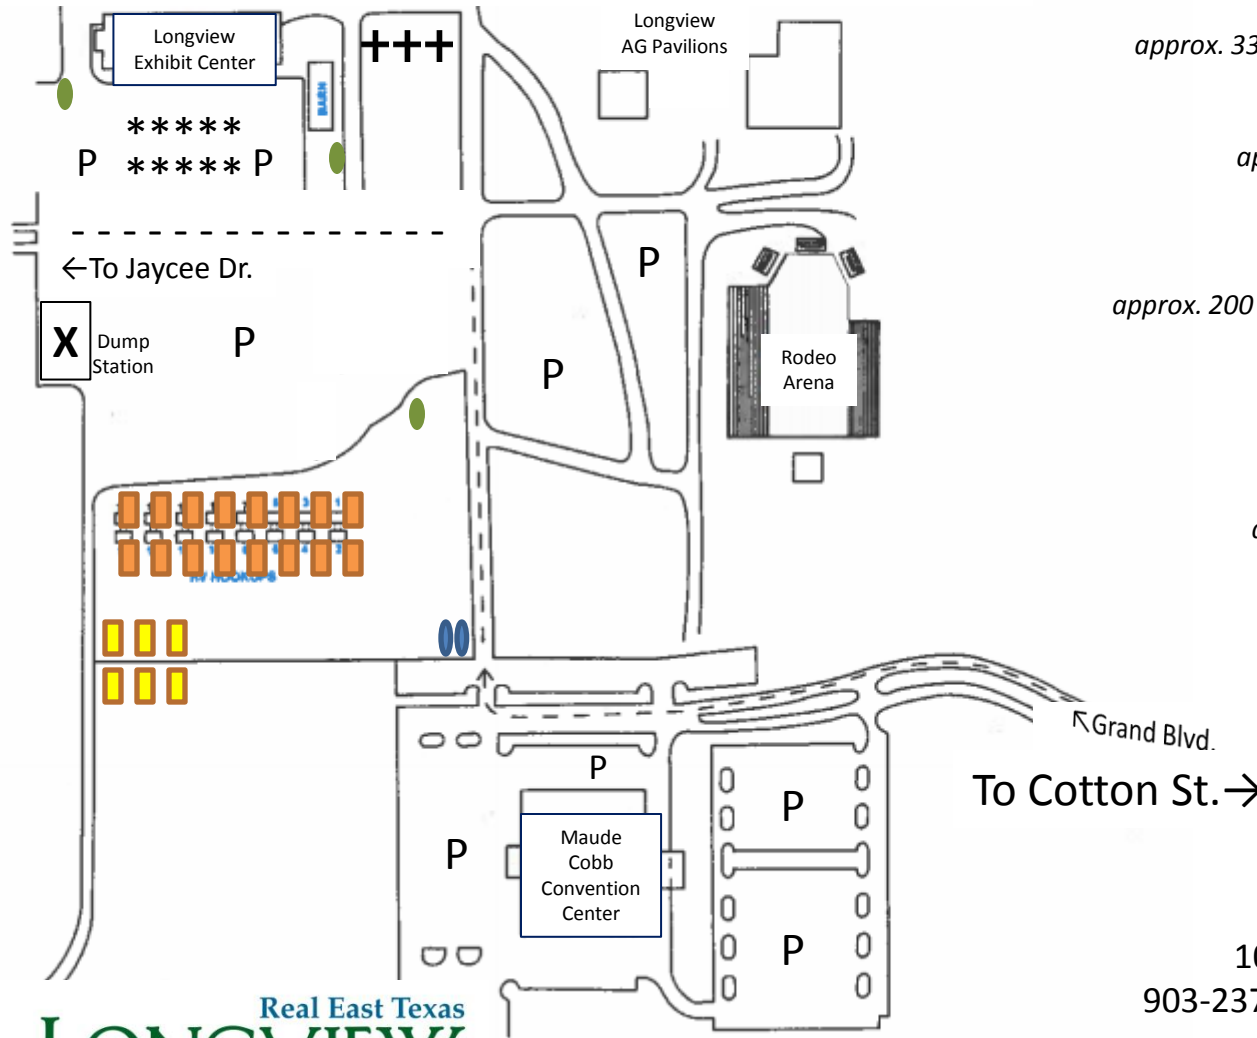

LONGVIEW CONVENTION COMPLEX RV LAYOUTS

Maude Cobb Convention Center • Longview Exhibit Center
Longview Rodeo Arena and AG Pavilions

LEGEND

 (16) 50-Amp Full Hookups
approx. 225 yards to MCCC/ 300 yards to Ex. Ctr. (on grass)

 (12) 30-Amp Hookups
approx. 330 yards to MCCC/ 45 yards to Ex Ctr. (on grass)

 (2) 30/50-Amp Hookups
approx. 150 yards to MCCC/ 340 yards to Ex. Ctr.

 (6) 30/50-Amp Hookups
Can park on either side of fence
approx. 200 yards to MCCC/ 325 yards to Ex. Ctr. (on grass)

 (3) 50-Amp Hookups

* (8+) 50-Amp Hookups
In Exhibit Ctr. Parking Lot
approx. 350 yards to MCCC/ 30 yards to Ex. Ctr.

 Dump Station

 Parking Lots

Longview Convention Complex

100 Grand Blvd. Longview, TX 75604
903-237-1230 / On-Call Cell 903-235-2746
Police Dispatch 903-237-1170